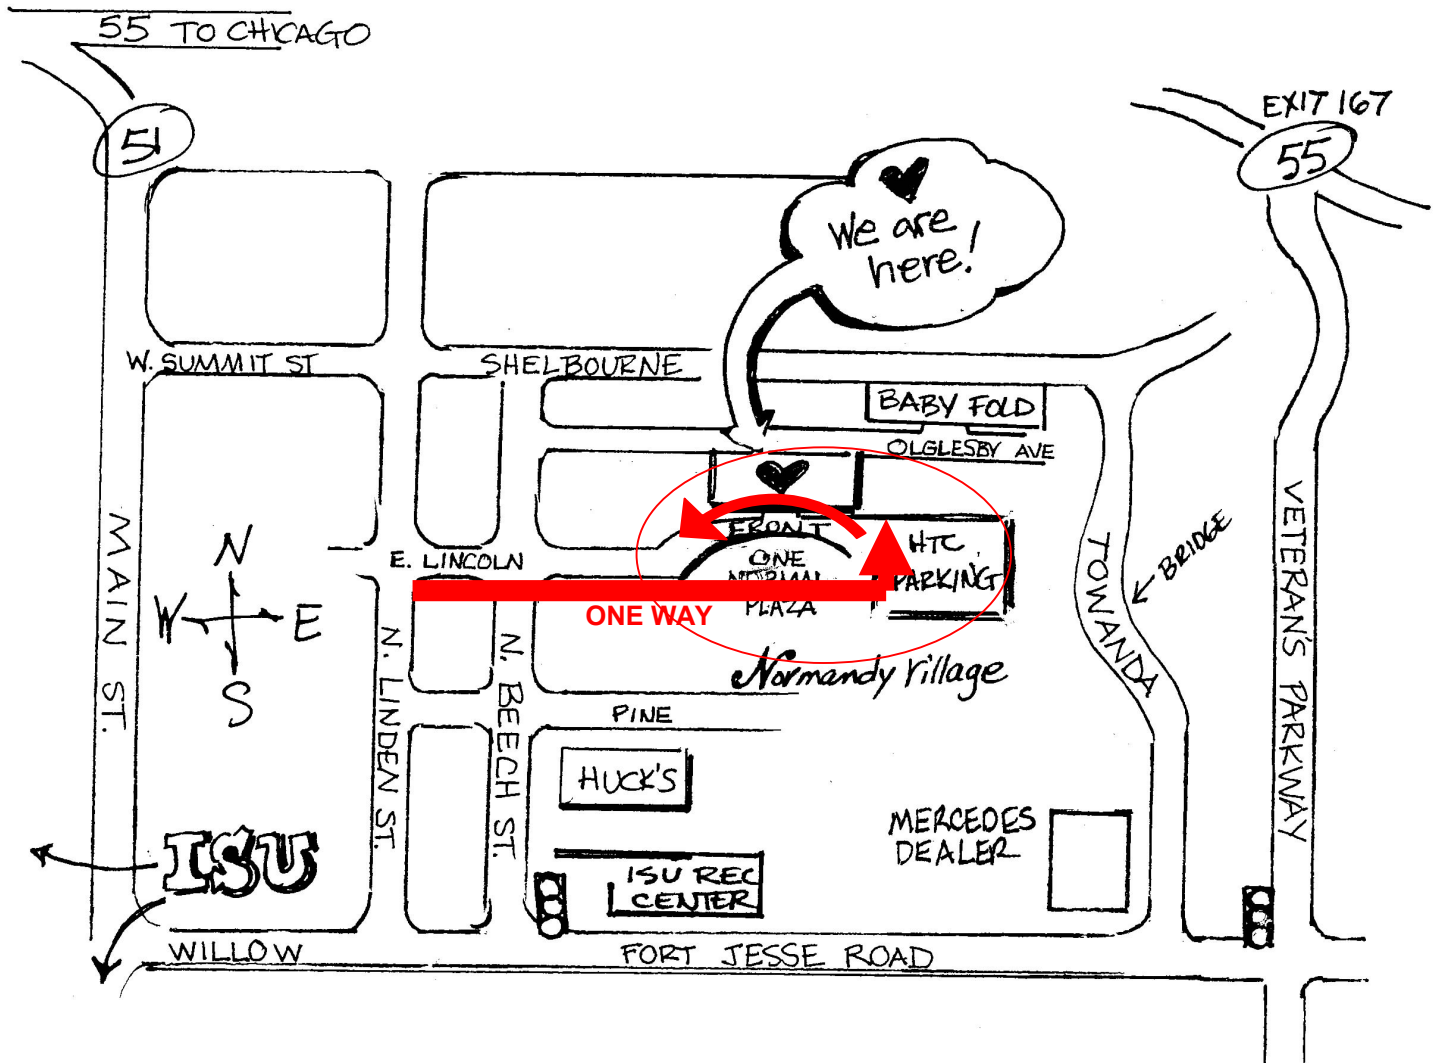

HEARTLAND THEATRE COMPANY

One Normal Plaza – Community Activity Center
GPS: 1110 Douglas St
Lincoln & Beech Streets
Normal, Illinois

DIRECTIONS

- FROM I-55, TAKE EXIT 167, (R) FORT JESSE RD, (R) BEECH ST., (R) LINCOLN ST.
- FROM I-55 SOUTH, (R) WILLOW ST, (L) BEECH ST., (R) LINCOLN ST.
- FROM I-55 NORTH, (L) WILLOW ST., (L) BEECH ST., (R) LINCOLN ST.
- FROM VETERAN'S PARKWAY SOUTH, (L) FORT JESSE RD, (R) BEECH ST., (R) LINCOLN ST.

One-Way Circle Drive for Easy Drop-off
Handicap Parking Stalls Available Directly in Front of the Building
*(Wheelchair and scooter patrons may drive right up to the front doors
on the wide front sidewalk for drop-off)*