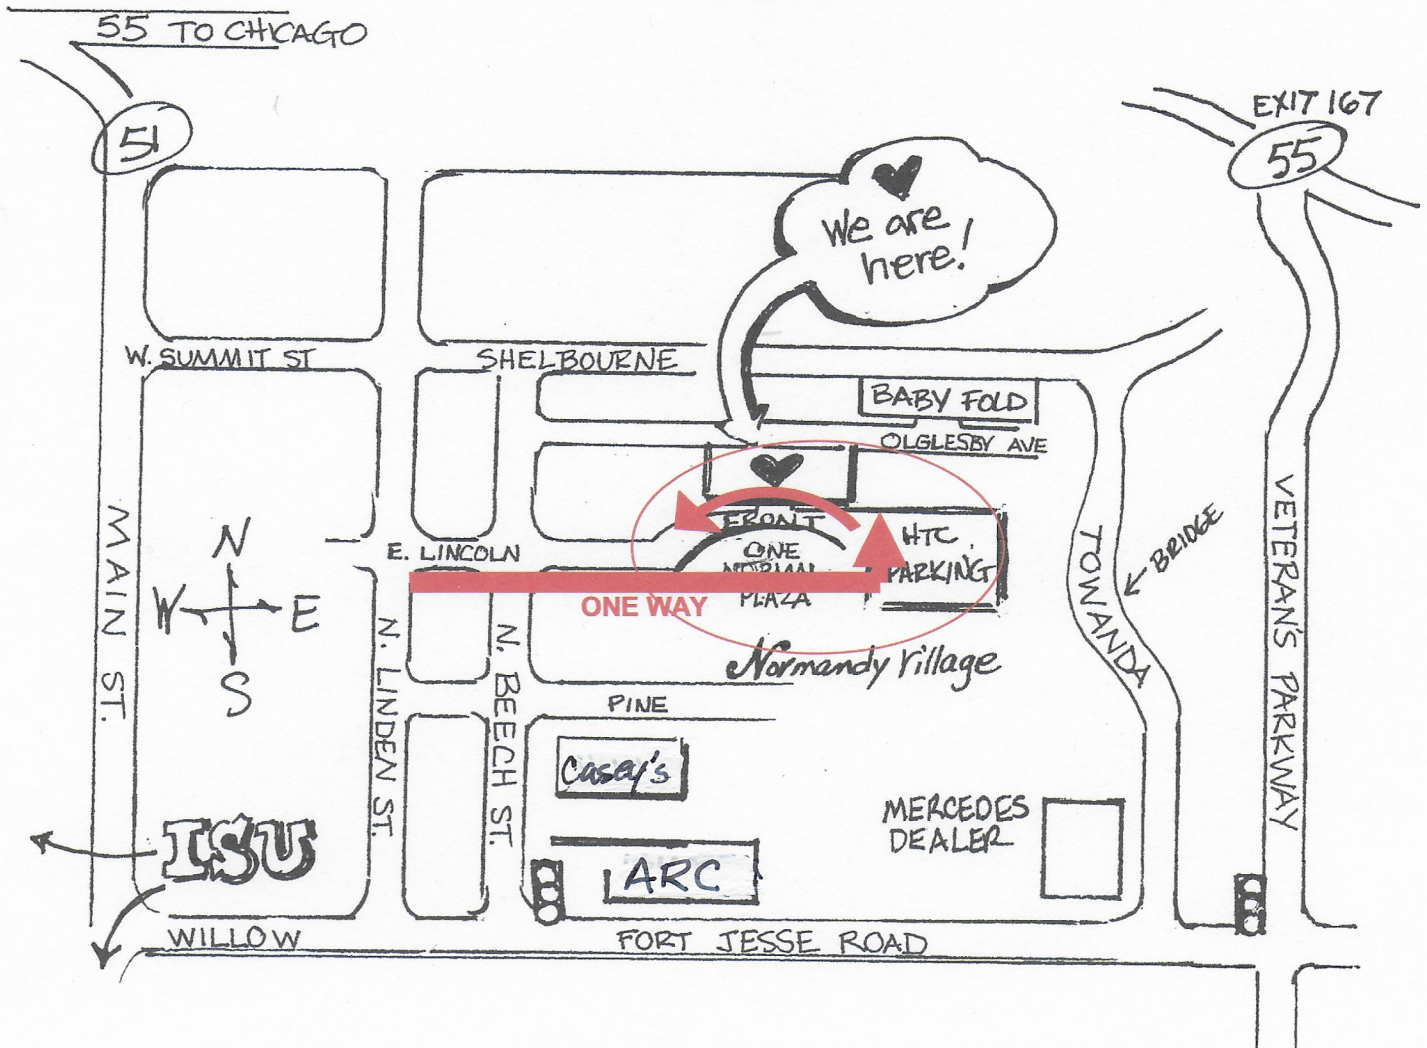

HEARTLAND THEATRE COMPANY

One Normal Plaza – Community Activity Center
GPS: 1110 Douglas St
Lincoln & Beech Streets
Normal, Illinois

DIRECTIONS

- FROM I-55, TAKE EXIT 167, (R) FORT JESSE RD, (R) BEECH ST., (R) LINCOLN ST.
- FROM 51 SOUTH, (R) WILLOW ST, (L) BEECH ST., (R) LINCOLN ST.
- FROM 51 NORTH, (L) WILLOW ST., (L) BEECH ST., (R) LINCOLN ST.
- FROM VETERAN'S PARKWAY SOUTH, (L) FORT JESSE RD, (R) BEECH ST., (R) LINCOLN ST.

One-Way Circle Drive for Easy Drop-off
Handicap Parking Stalls Available Directly in Front of the Building
*(Wheelchair and scooter patrons may drive right up to the front doors
on the wide front sidewalk for drop-off)*